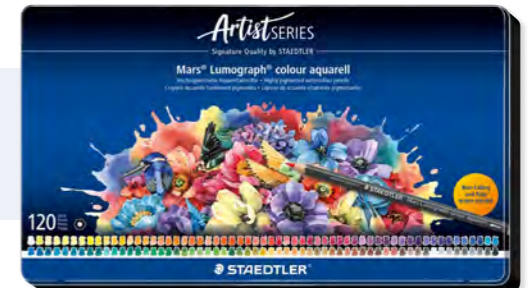

## Mars® Lumograph® colour aquarell 104 M24

Metal case containing 24 watercolour pencils in assorted colours

Order Unit	5
Outer Pack	40

Item no.	EAN code
104 M24	4 007817 172803

## Mars® Lumograph® colour aquarell 104 M60

Metal case containing 60 watercolour pencils in assorted colours

Order Unit	3
Outer Pack	12

Item no.	EAN code
104 M60	4 007817 172810

## Mars® Lumograph® colour aquarell 104 M120

Metal case containing 120 watercolour pencils in assorted colours

Order Unit	1
Outer Pack	3

Item no.	EAN code
104 M120	4 007817 172827