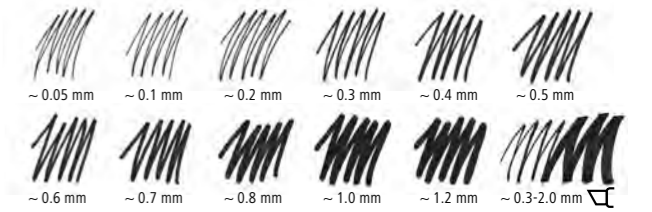

*Absolute  
line  
control*

« Bring your ideas to life:  
The waterproof pigment liner 308 is the  
perfect fineliner for ultra-fine details to  
expressive drawings. »

## pigment liner 308

- Fineliner for writing, sketching and drawing
- Pigment ink, indelible (in accordance with ISO 12757-2), lightfast, waterproof on paper
- CAP OFF – can be left uncapped for at least 12 hours without drying up (only black ink)
- Erasable when used on drafting paper (only black ink), no bleeding when highlighted
- Long metal tip, ideal for use with templates (from line width 0.1 mm) and rulers (from line width 0.2 mm) e.g. Mars 572 FL
- PP barrel guarantees long service life
- Airplane-safe - automatic pressure equalization prevents pen from leaking on board aircraft
- Available in stand-up STAEDTLER box